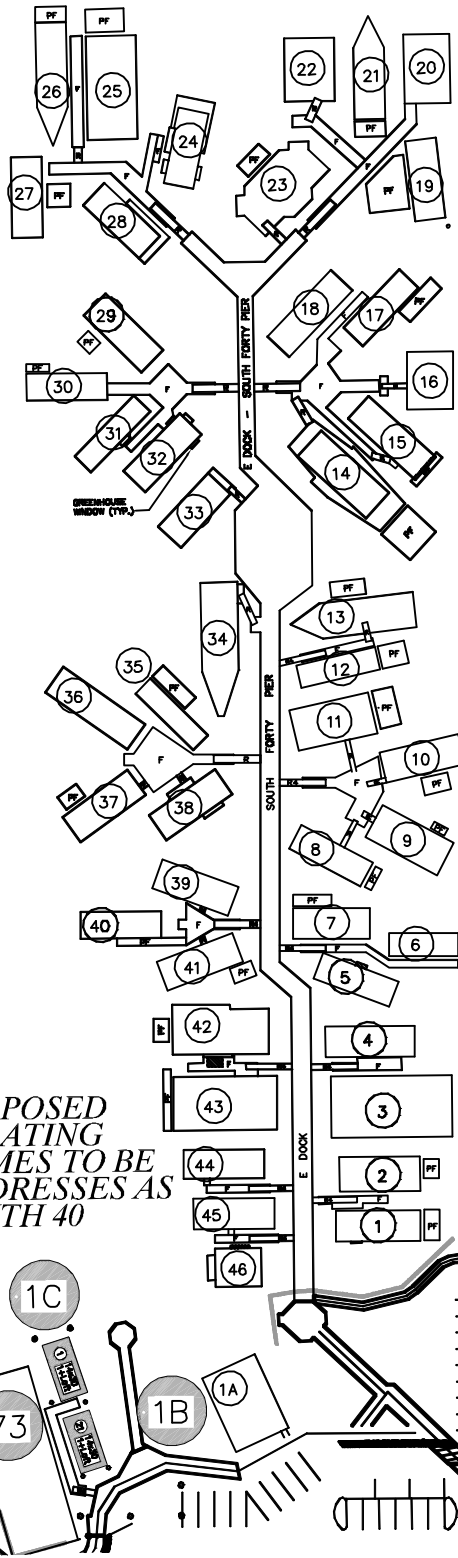

SOUTH 40 DOCK

- 15 EXISTING FLOATING HOME ADDRESS
- 5 PROPOSED FLOATING HOME ADDRESS

PROPOSED FLOATING HOMES TO BE ADDRESSED AS SOUTH 40

***NOTE-ALL EXISTING ADDRESSES ARE TO REMAIN THE SAME, NO CHANGES ARE TO BE MADE TO EXISTING ADDRESSES.**

Waldo Point Harbor Addressing Plan Liberty Dock & South 40 Dock