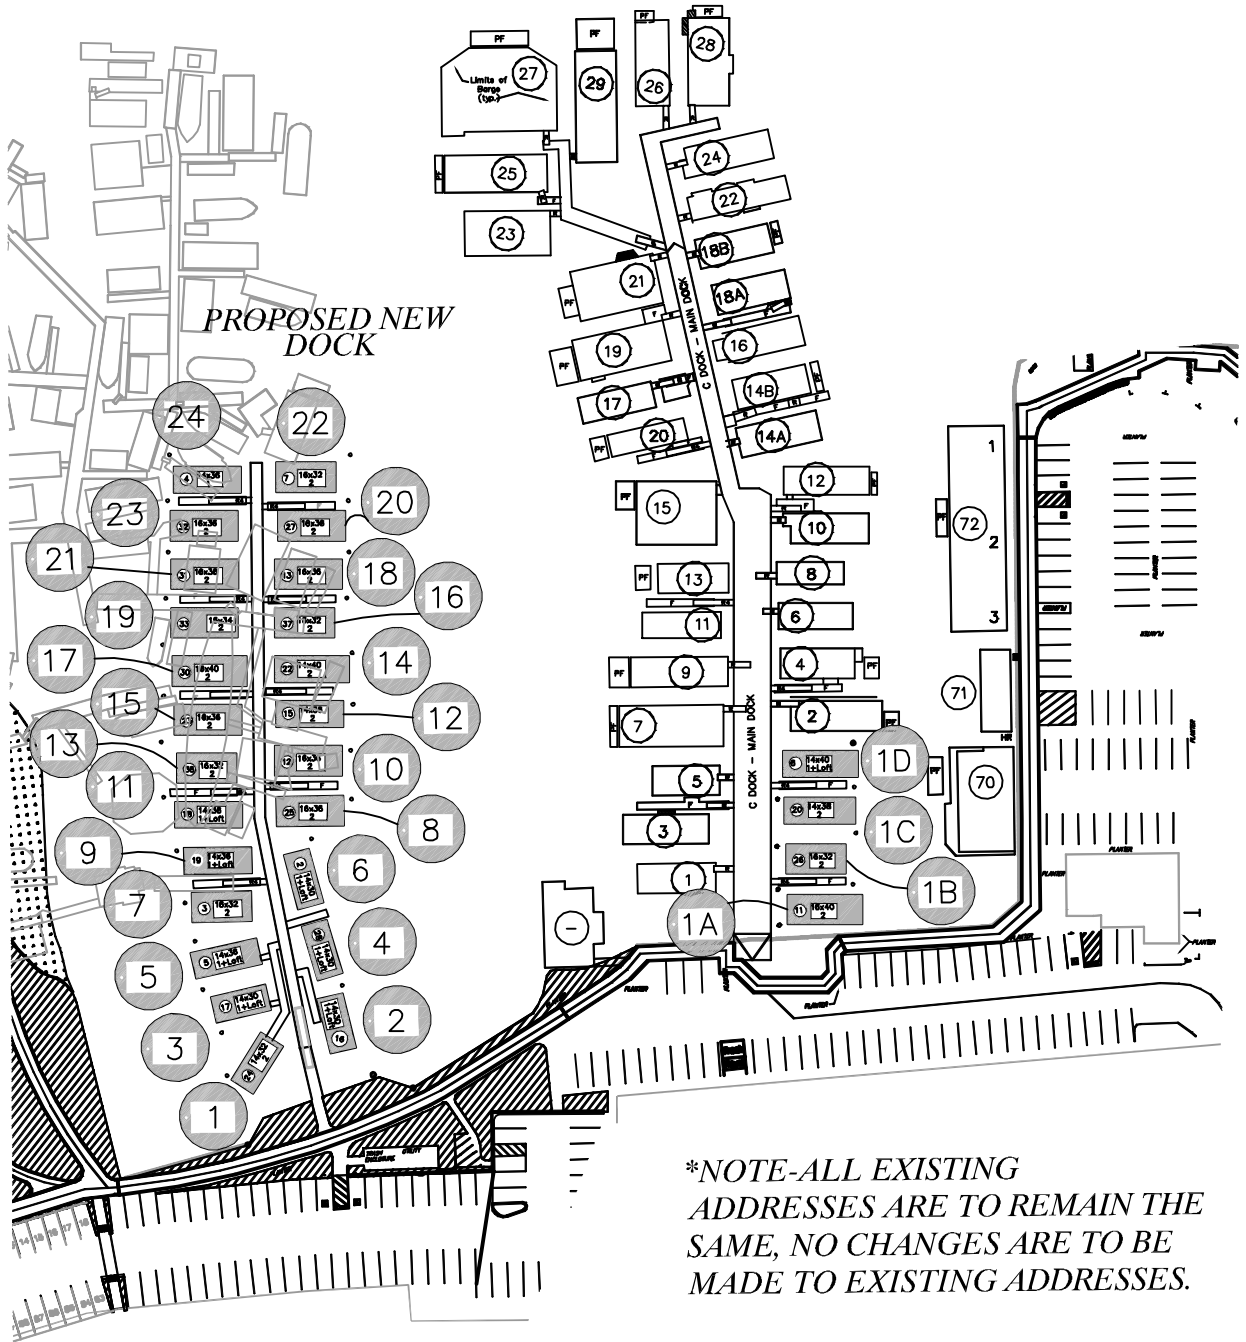

15

EXISTING FLOATING HOME ADDRESS

5

PROPOSED FLOATING HOME ADDRESS

MAIN DOCK

**NOTE-ALL EXISTING ADDRESSES ARE TO REMAIN THE SAME, NO CHANGES ARE TO BE MADE TO EXISTING ADDRESSES.*

Waldo Point Harbor
Addressing Plan
Proposed
New Dock
& Main Dock